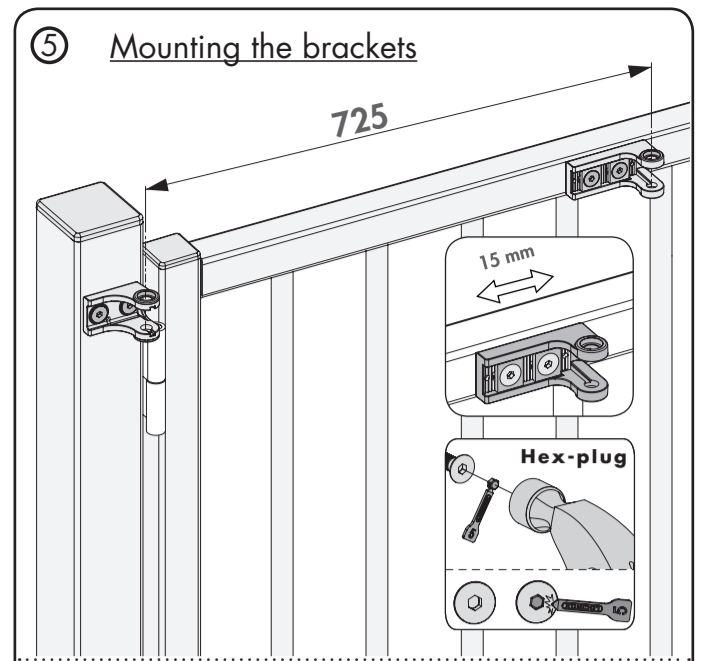

SAMSON-2: INSTALLATION INSTRUCTION

① Package content

1. Quick-Fix
2. 90° and Moroccan hinge post bracket
3. 180° post bracket
4. Fixation bolts
5. 90° and Moroccan hinge tail bracket
6. 180° tail bracket
7. Tail bracket bolts
8. Samson gate closer
9. Plastic filler plugs
10. Gate bracket

② Mounting situations

③ Accessories

④ Profile and gate preparation

⑤ Mounting the brackets

ADJUSTMENTS AND ANTI-THEFT PROTECTION

LOCINOX®
Let's make better fences together

Doc. Nr.:
MANU-000212

Locinox nv • Mannebeekstraat 21
B-8790 Waregem • Belgium - Europe
Tel. +32 (0)56 77 27 66 • Fax. +32 (0)56 77 69 26
E-mail: locinox@locinox.com