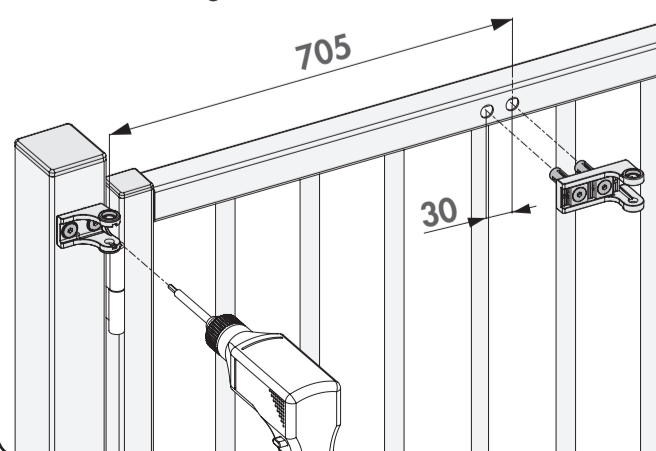

SAMSON-2: INSTALLATION INSTRUCTION

① Package content

1. Quick-Fix
2. 90° and Moroccan hinge post bracket
3. 180° post bracket
4. Fixation bolts
5. 90° and Moroccan hinge tail bracket
6. 180° tail bracket
7. Tail bracket bolts
8. Samson gate closer
9. Plastic filler plugs
10. Gate bracket

② Mounting situations

③ Accessories

④ Profile and gate preparation

⑤ Mounting the brackets

ADJUSTMENTS AND ANTI-THEFT PROTECTION

LOCINOX®
Let's make better fences together

Doc. Nr.:
MANU-000212

Locinox nv • Mannebeekstraat 21
B-8790 Waregem • Belgium - Europe
Tel. +32 (0)56 77 27 66 • Fax. +32 (0)56 77 69 26
E-mail: locinox@locinox.com