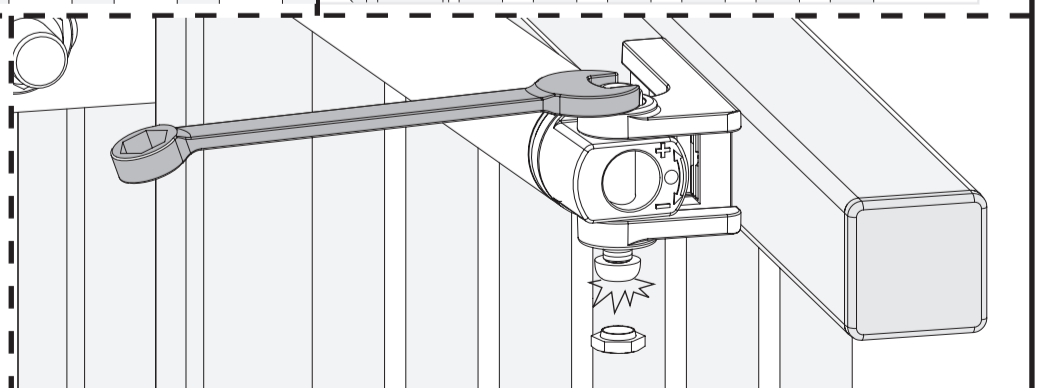

SAMSON-2: INSTALLATION INSTRUCTION

① Package content

1. Quick-Fix
2. 90° and Moroccan hinge post bracket
3. 180° post bracket
4. Fixation bolts
5. 90° and Moroccan hinge tail bracket
6. 180° tail bracket
7. Tail bracket bolts
8. Samson gate closer
9. Plastic filler plugs
10. Gate bracket

② Mounting situations

③ Accessories

④ Profile and gate preparation

⑤ Mounting the brackets

ADJUSTMENTS AND ANTI-THEFT PROTECTION

LOCINOX®
Let's make better fences together

Doc. Nr.:
MANU-000212

Locinox nv • Mannebeekstraat 21
B-8790 Waregem • Belgium - Europe
Tel. +32 (0)56 77 27 66 • Fax. +32 (0)56 77 69 26
E-mail: locinox@locinox.com