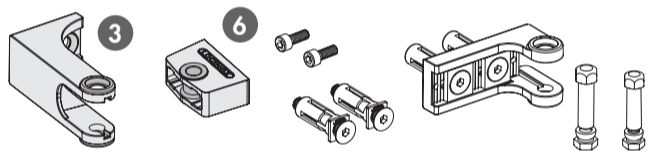

SAMSON-2: INSTALLATION INSTRUCTION

① Package content

1. Quick-Fix
2. 90° and Moroccan hinge post bracket
3. 180° post bracket
4. Fixation bolts
5. 90° and Moroccan hinge tail bracket
6. 180° tail bracket
7. Tail bracket bolts
8. Samson gate closer
9. Plastic filler plugs
10. Gate bracket

② Mounting situations

③ Accessories

④ Profile and gate preparation

⑤ Mounting the brackets

② Mounting situations

③ Accessories

④ Profile and gate preparation

⑤ Mounting the brackets