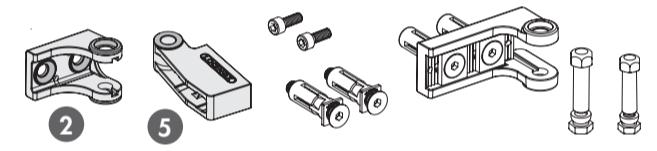

SAMSON-2: INSTALLATION INSTRUCTION

① Package content

1. Quick-Fix
2. 90° and Moroccan hinge post bracket
3. 180° post bracket
4. Fixation bolts
5. 90° and Moroccan hinge tail bracket
6. 180° tail bracket
7. Tail bracket bolts
8. Samson gate closer
9. Plastic filler plugs
10. Gate bracket

② Mounting situations

③ Accessories

④ Profile and gate preparation

⑤ Mounting the brackets

② Mounting situations

③ Accessories

④ Profile and gate preparation

⑤ Mounting the brackets