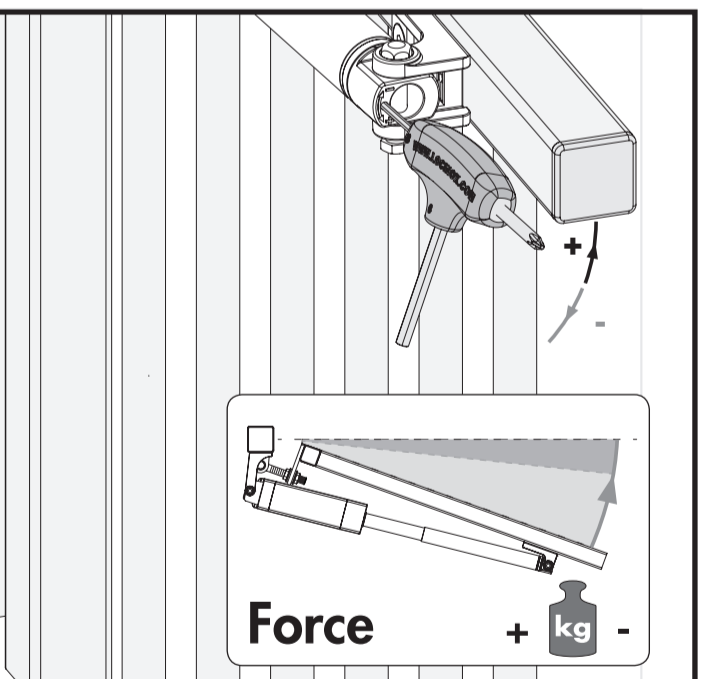

SAMSON-2: INSTALLATION INSTRUCTION

① Package content

1. Quick-Fix
2. 90° and Moroccan hinge post bracket
3. 180° post bracket
4. Fixation bolts
5. 90° and Moroccan hinge tail bracket
6. 180° tail bracket
7. Tail bracket bolts
8. Samson gate closer
9. Plastic filler plugs
10. Gate bracket

② Mounting situations

③ Accessories

④ Profile and gate preparation

⑤ Mounting the brackets

ADJUSTMENTS AND ANTI-THEFT PROTECTION

LOCINOX®
Let's make better fences together

Doc. Nr.:
MANU-000212

Locinox nv • Mannebeekstraat 21
B-8790 Waregem • Belgium - Europe
Tel. +32 (0)56 77 27 66 • Fax. +32 (0)56 77 69 26
E-mail: locinox@locinox.com