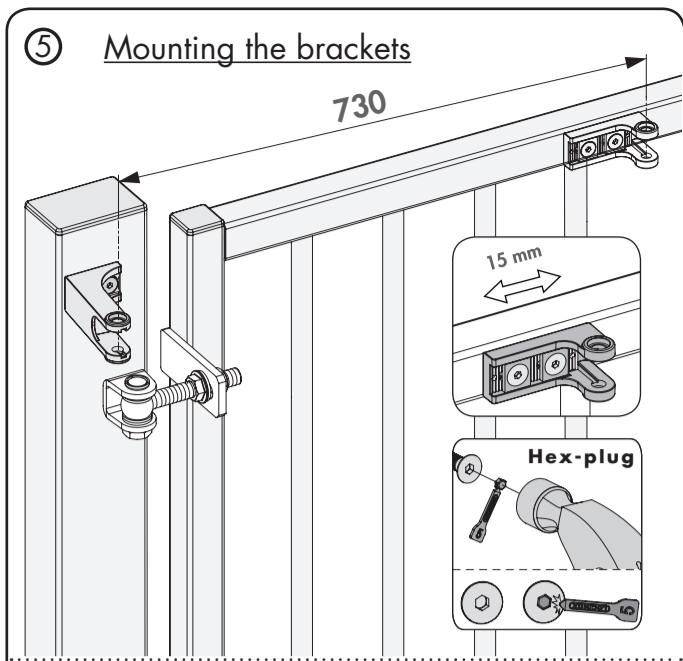

SAMSON-2: INSTALLATION INSTRUCTION

① Package content

1. Quick-Fix
2. 90° and Moroccan hinge post bracket
3. 180° post bracket
4. Fixation bolts
5. 90° and Moroccan hinge tail bracket
6. 180° tail bracket
7. Tail bracket bolts
8. Samson gate closer
9. Plastic filler plugs
10. Gate bracket

② Mounting situations

③ Accessories

④ Profile and gate preparation

⑤ Mounting the brackets

② Mounting situations

③ Accessories

④ Profile and gate preparation

⑤ Mounting the brackets

② Mounting situations

③ Accessories

④ Profile and gate preparation

⑤ Mounting the brackets

ADJUSTMENTS AND ANTI-THEFT PROTECTION

LOCINOX®
Let's make better fences together

Doc. Nr.:
MANU-000212

Locinox nv • Mannebeekstraat 21
B-8790 Waregem • Belgium - Europe
Tel. +32 (0)56 77 27 66 • Fax. +32 (0)56 77 69 26
E-mail: locinox@locinox.com