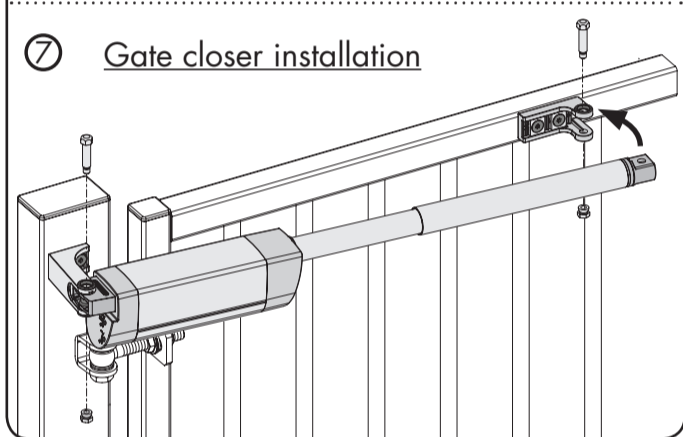

SAMSON-2: INSTALLATION INSTRUCTION

① Package content

1. Quick-Fix
2. 90° and Moroccan hinge post bracket
3. 180° post bracket
4. Fixation bolts
5. 90° and Moroccan hinge tail bracket
6. 180° tail bracket
7. Tail bracket bolts
8. Samson gate closer
9. Plastic filler plugs
10. Gate bracket

② Mounting situations

③ Accessories

④ Profile and gate preparation

⑤ Mounting the brackets

ADJUSTMENTS AND ANTI-THEFT PROTECTION

LOCINOX®
Let's make better fences together

Doc. Nr.:
MANU-000212

Locinox nv • Mannebeekstraat 21
B-8790 Waregem • Belgium - Europe
Tel. +32 (0)56 77 27 66 • Fax. +32 (0)56 77 69 26
E-mail: locinox@locinox.com