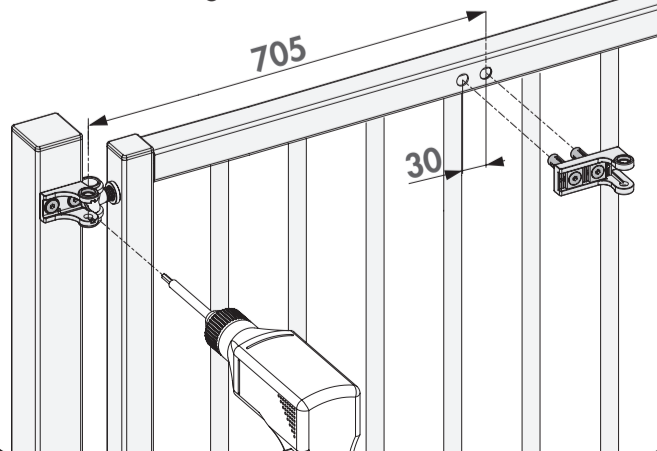

SAMSON-2: INSTALLATION INSTRUCTION

① Package content

1. Quick-Fix
2. 90° and Moroccan hinge post bracket
3. 180° post bracket
4. Fixation bolts
5. 90° and Moroccan hinge tail bracket
6. 180° tail bracket
7. Tail bracket bolts
8. Samson gate closer
9. Plastic filler plugs
10. Gate bracket

② Mounting situations

③ Accessories

④ Profile and gate preparation

⑤ Mounting the brackets

② Mounting situations

③ Accessories

④ Profile and gate preparation

⑤ Mounting the brackets