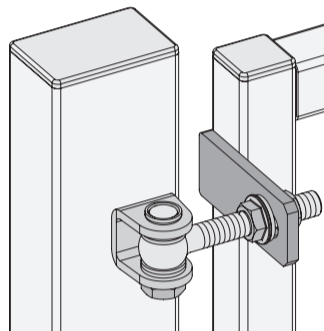

SAMSON-2: INSTALLATION INSTRUCTION

① Package content

1. Quick-Fix
2. 90° and Moroccan hinge post bracket
3. 180° post bracket
4. Fixation bolts
5. 90° and Moroccan hinge tail bracket
6. 180° tail bracket
7. Tail bracket bolts
8. Samson gate closer
9. Plastic filler plugs
10. Gate bracket

② Mounting situations

③ Accessories

④ Profile and gate preparation

⑤ Mounting the brackets

② Mounting situations

③ Accessories

④ Profile and gate preparation

⑤ Mounting the brackets