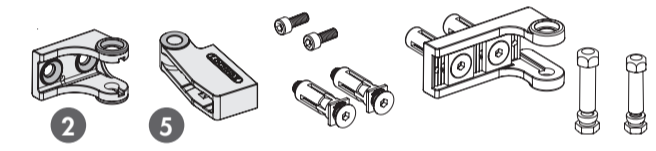

③ Accessories