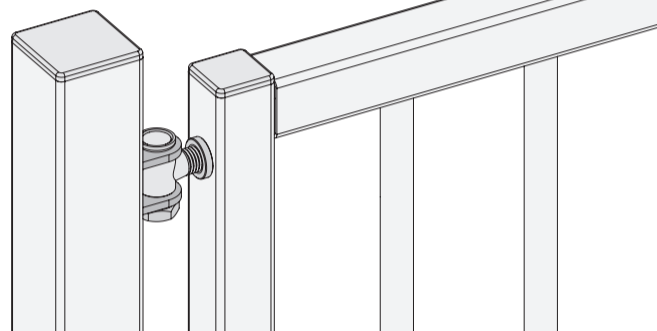

SAMSON-2: INSTALLATION INSTRUCTION

① Package content

1. Quick-Fix
2. 90° and Moroccan hinge post bracket
3. 180° post bracket
4. Fixation bolts
5. 90° and Moroccan hinge tail bracket
6. 180° tail bracket
7. Tail bracket bolts
8. Samson gate closer
9. Plastic filler plugs
10. Gate bracket

② Mounting situations

③ Accessories

④ Profile and gate preparation

⑤ Mounting the brackets

② Mounting situations

③ Accessories

④ Profile and gate preparation

⑤ Mounting the brackets