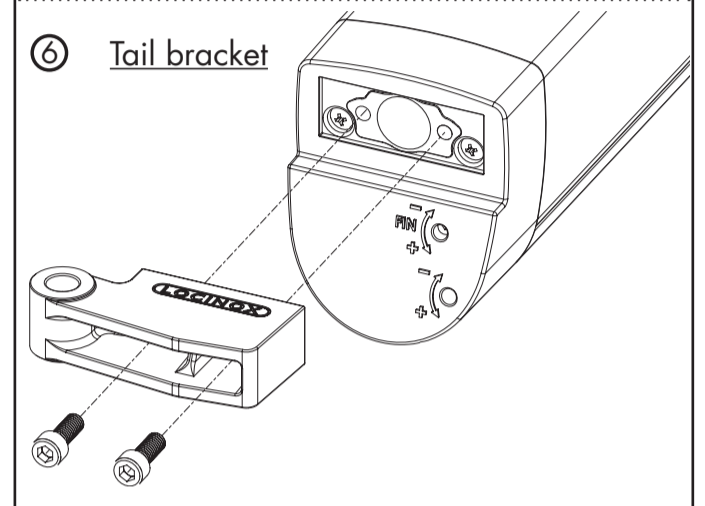

SAMSON-2: INSTALLATION INSTRUCTION

① Package content

1. Quick-Fix
2. 90° and Moroccan hinge post bracket
3. 180° post bracket
4. Fixation bolts
5. 90° and Moroccan hinge tail bracket
6. 180° tail bracket
7. Tail bracket bolts
8. Samson gate closer
9. Plastic filler plugs
10. Gate bracket

② Mounting situations

③ Accessories

④ Profile and gate preparation

⑤ Mounting the brackets

ADJUSTMENTS AND ANTI-THEFT PROTECTION

LOCINOX®
Let's make better fences together

Doc. Nr.:
MANU-000212

Locinox nv • Mannebeekstraat 21
B-8790 Waregem • Belgium - Europe
Tel. +32 (0)56 77 27 66 • Fax. +32 (0)56 77 69 26
E-mail: locinox@locinox.com