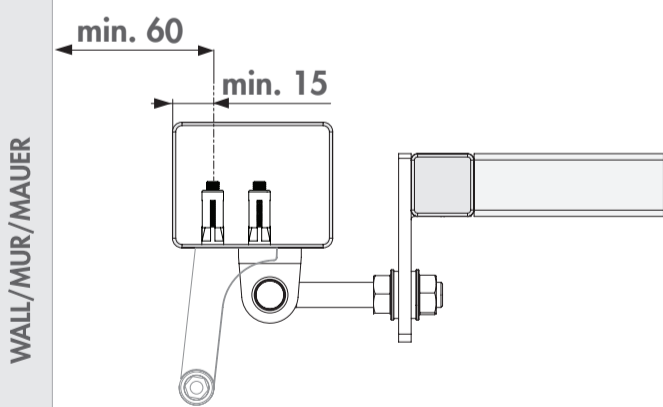

SAMSON-2: INSTALLATION INSTRUCTION

① Package content

1. Quick-Fix
2. 90° and Moroccan hinge post bracket
3. 180° post bracket
4. Fixation bolts
5. 90° and Moroccan hinge tail bracket
6. 180° tail bracket
7. Tail bracket bolts
8. Samson gate closer
9. Plastic filler plugs
10. Gate bracket

② Mounting situations

③ Accessories

④ Profile and gate preparation

⑤ Mounting the brackets

② Mounting situations

③ Accessories

④ Profile and gate preparation

⑤ Mounting the brackets