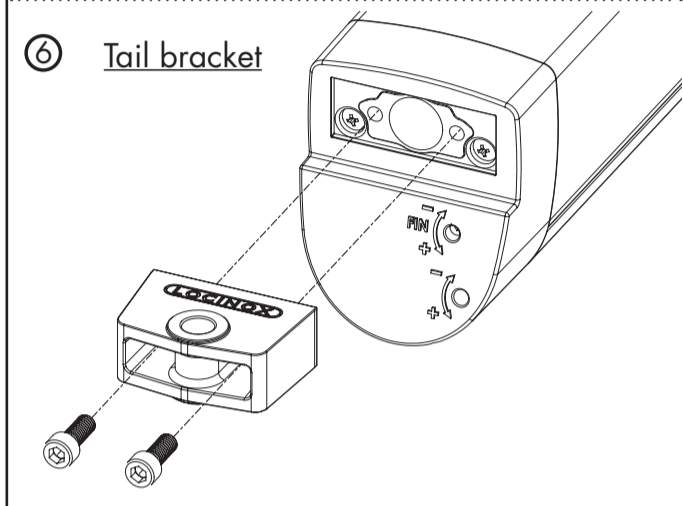

SAMSON-2: INSTALLATION INSTRUCTION

① Package content

1. Quick-Fix
2. 90° and Moroccan hinge post bracket
3. 180° post bracket
4. Fixation bolts
5. 90° and Moroccan hinge tail bracket
6. 180° tail bracket
7. Tail bracket bolts
8. Samson gate closer
9. Plastic filler plugs
10. Gate bracket

② Mounting situations

③ Accessories

④ Profile and gate preparation

⑤ Mounting the brackets

ADJUSTMENTS AND ANTI-THEFT PROTECTION

LOCINOX®
Let's make better fences together

Doc. Nr.:
MANU-000212

Locinox nv • Mannebeekstraat 21
B-8790 Waregem • Belgium - Europe
Tel. +32 (0)56 77 27 66 • Fax. +32 (0)56 77 69 26
E-mail: locinox@locinox.com