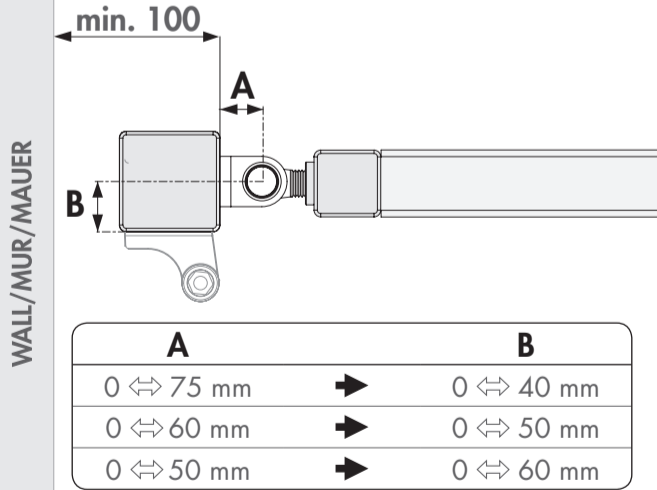

SAMSON-2: INSTALLATION INSTRUCTION

① Package content

1. Quick-Fix
2. 90° and Moroccan hinge post bracket
3. 180° post bracket
4. Fixation bolts
5. 90° and Moroccan hinge tail bracket
6. 180° tail bracket
7. Tail bracket bolts
8. Samson gate closer
9. Plastic filler plugs
10. Gate bracket

② Mounting situations

③ Accessories

④ Profile and gate preparation

⑤ Mounting the brackets

② Mounting situations

③ Accessories

④ Profile and gate preparation

⑤ Mounting the brackets