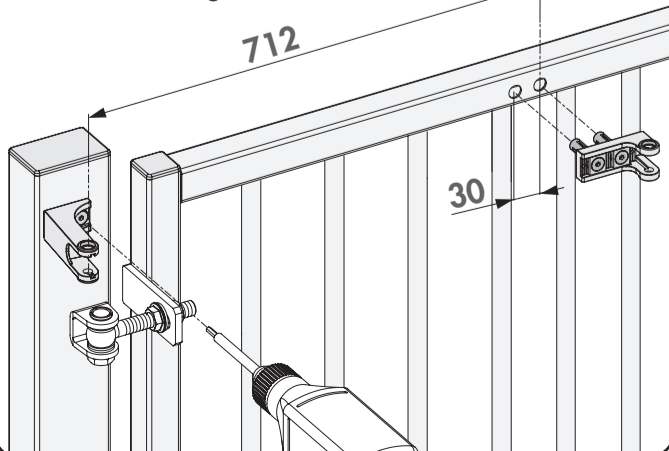

SAMSON-2: INSTALLATION INSTRUCTION

① Package content

1. Quick-Fix
2. 90° and Moroccan hinge post bracket
3. 180° post bracket
4. Fixation bolts
5. 90° and Moroccan hinge tail bracket
6. 180° tail bracket
7. Tail bracket bolts
8. Samson gate closer
9. Plastic filler plugs
10. Gate bracket

② Mounting situations

③ Accessories

④ Profile and gate preparation

⑤ Mounting the brackets

② Mounting situations

③ Accessories

④ Profile and gate preparation

⑤ Mounting the brackets