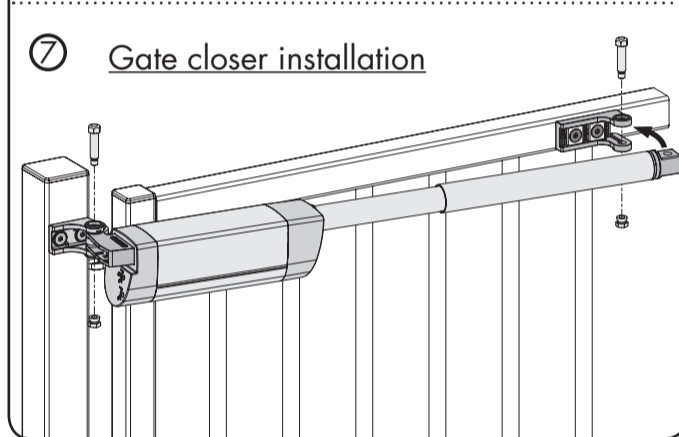

SAMSON-2: INSTALLATION INSTRUCTION

① Package content

1. Quick-Fix
2. 90° and Moroccan hinge post bracket
3. 180° post bracket
4. Fixation bolts
5. 90° and Moroccan hinge tail bracket
6. 180° tail bracket
7. Tail bracket bolts
8. Samson gate closer
9. Plastic filler plugs
10. Gate bracket

② Mounting situations

③ Accessories

④ Profile and gate preparation

⑤ Mounting the brackets

ADJUSTMENTS AND ANTI-THEFT PROTECTION

LOCINOX®
Let's make better fences together

Doc. Nr.:
MANU-000212

Locinox nv • Mannebeekstraat 21
B-8790 Waregem • Belgium - Europe
Tel. +32 (0)56 77 27 66 • Fax. +32 (0)56 77 69 26
E-mail: locinox@locinox.com