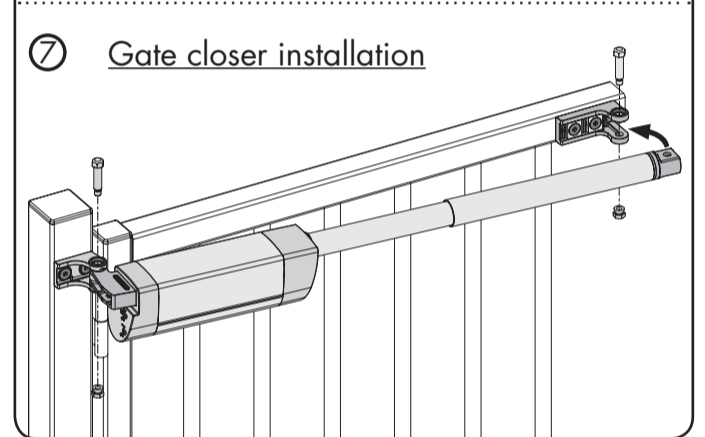

SAMSON-2: INSTALLATION INSTRUCTION

① Package content

1. Quick-Fix
2. 90° and Moroccan hinge post bracket
3. 180° post bracket
4. Fixation bolts
5. 90° and Moroccan hinge tail bracket
6. 180° tail bracket
7. Tail bracket bolts
8. Samson gate closer
9. Plastic filler plugs
10. Gate bracket

② Mounting situations

③ Accessories

④ Profile and gate preparation

⑤ Mounting the brackets

ADJUSTMENTS AND ANTI-THEFT PROTECTION

LOCINOX®
Let's make better fences together

Doc. Nr.:
MANU-000212

Locinox nv • Mannebeekstraat 21
B-8790 Waregem • Belgium - Europe
Tel. +32 (0)56 77 27 66 • Fax. +32 (0)56 77 69 26
E-mail: locinox@locinox.com