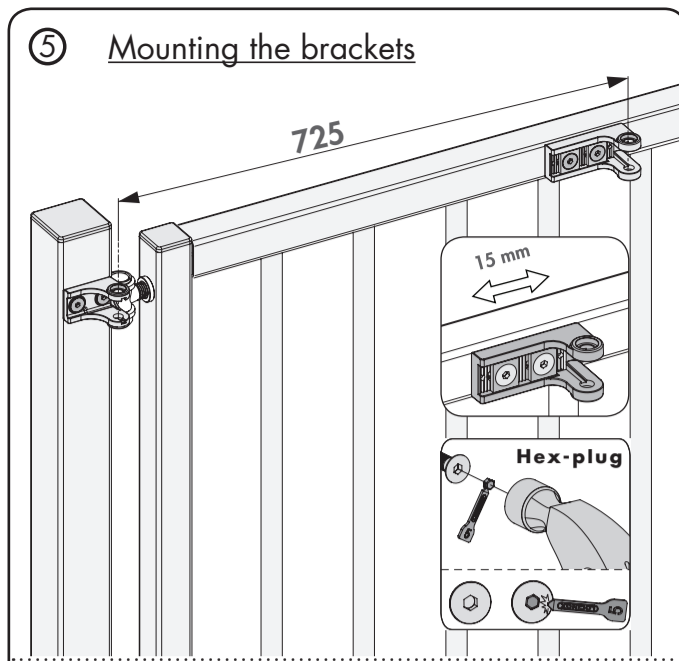

SAMSON-2: INSTALLATION INSTRUCTION

① Package content

1. Quick-Fix
2. 90° and Moroccan hinge post bracket
3. 180° post bracket
4. Fixation bolts
5. 90° and Moroccan hinge tail bracket
6. 180° tail bracket
7. Tail bracket bolts
8. Samson gate closer
9. Plastic filler plugs
10. Gate bracket

② Mounting situations

③ Accessories

④ Profile and gate preparation

⑤ Mounting the brackets

② Mounting situations

③ Accessories

④ Profile and gate preparation

⑤ Mounting the brackets

② Mounting situations

③ Accessories

④ Profile and gate preparation

⑤ Mounting the brackets

ADJUSTMENTS AND ANTI-THEFT PROTECTION

LOCINOX®
Let's make better fences together

Doc. Nr.:
MANU-000212

Locinox nv • Mannebeekstraat 21
B-8790 Waregem • Belgium - Europe
Tel. +32 (0)56 77 27 66 • Fax. +32 (0)56 77 69 26
E-mail: locinox@locinox.com