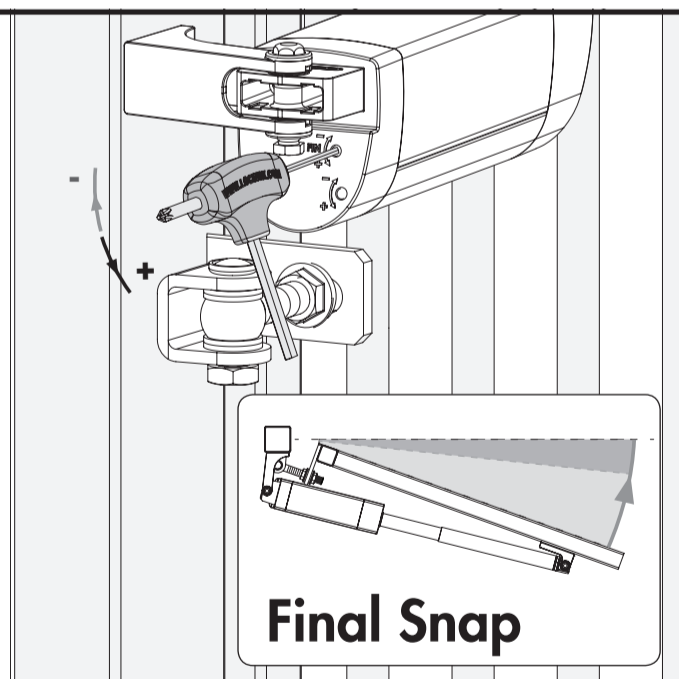

SAMSON-2: INSTALLATION INSTRUCTION

① Package content

1. Quick-Fix
2. 90° and Moroccan hinge post bracket
3. 180° post bracket
4. Fixation bolts
5. 90° and Moroccan hinge tail bracket
6. 180° tail bracket
7. Tail bracket bolts
8. Samson gate closer
9. Plastic filler plugs
10. Gate bracket

② Mounting situations

③ Accessories

④ Profile and gate preparation

⑤ Mounting the brackets

ADJUSTMENTS AND ANTI-THEFT PROTECTION

LOCINOX®
Let's make better fences together

Doc. Nr.:
MANU-000212

Locinox nv • Mannebeekstraat 21
B-8790 Waregem • Belgium - Europe
Tel. +32 (0)56 77 27 66 • Fax. +32 (0)56 77 69 26
E-mail: locinox@locinox.com