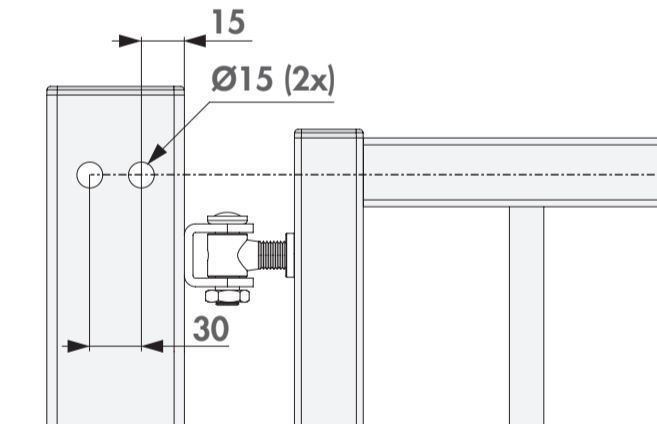

SAMSON-2: INSTALLATION INSTRUCTION

① Package content

1. Quick-Fix
2. 90° and Moroccan hinge post bracket
3. 180° post bracket
4. Fixation bolts
5. 90° and Moroccan hinge tail bracket
6. 180° tail bracket
7. Tail bracket bolts
8. Samson gate closer
9. Plastic filler plugs
10. Gate bracket

② Mounting situations

③ Accessories

④ Profile and gate preparation

⑤ Mounting the brackets

② Mounting situations

③ Accessories

④ Profile and gate preparation

⑤ Mounting the brackets