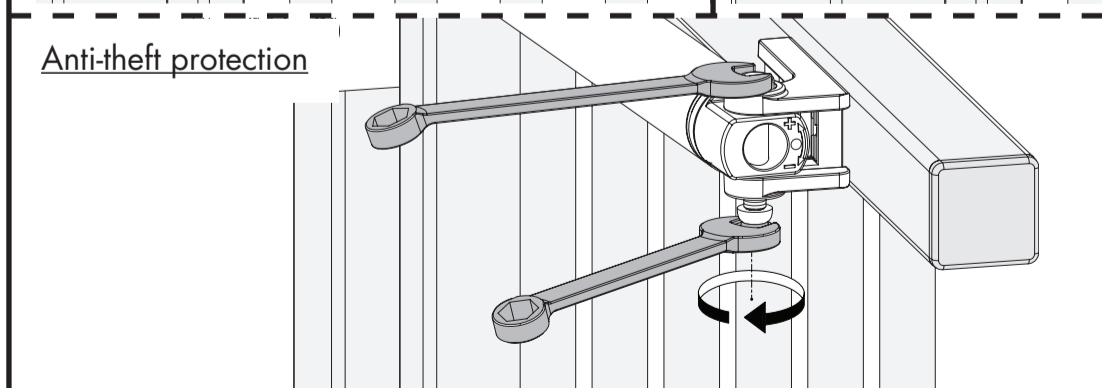

SAMSON-2: INSTALLATION INSTRUCTION

① Package content

1. Quick-Fix
2. 90° and Moroccan hinge post bracket
3. 180° post bracket
4. Fixation bolts
5. 90° and Moroccan hinge tail bracket
6. 180° tail bracket
7. Tail bracket bolts
8. Samson gate closer
9. Plastic filler plugs
10. Gate bracket

② Mounting situations

③ Accessories

④ Profile and gate preparation

⑤ Mounting the brackets

② Mounting situations

③ Accessories

④ Profile and gate preparation

⑤ Mounting the brackets

② Mounting situations

③ Accessories

④ Profile and gate preparation

⑤ Mounting the brackets

ADJUSTMENTS AND ANTI-THEFT PROTECTION

LOCINOX®
Let's make better fences together

Doc. Nr.:
MANU-000212

Locinox nv • Mannebeekstraat 21
B-8790 Waregem • Belgium - Europe
Tel. +32 (0)56 77 27 66 • Fax. +32 (0)56 77 69 26
E-mail: locinox@locinox.com