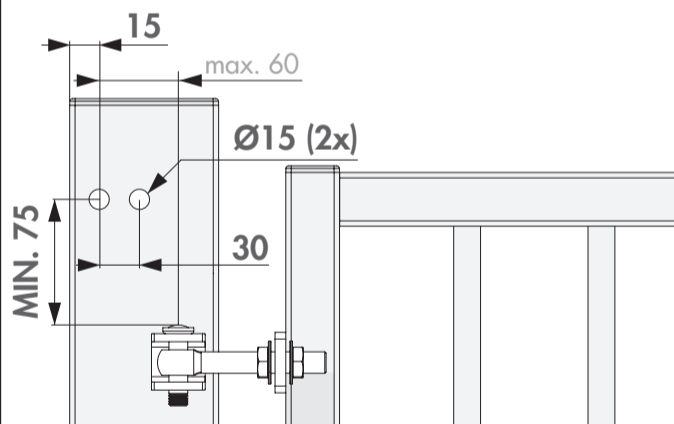

② Mounting situations

③ Accessories

④ Profile and gate preparation