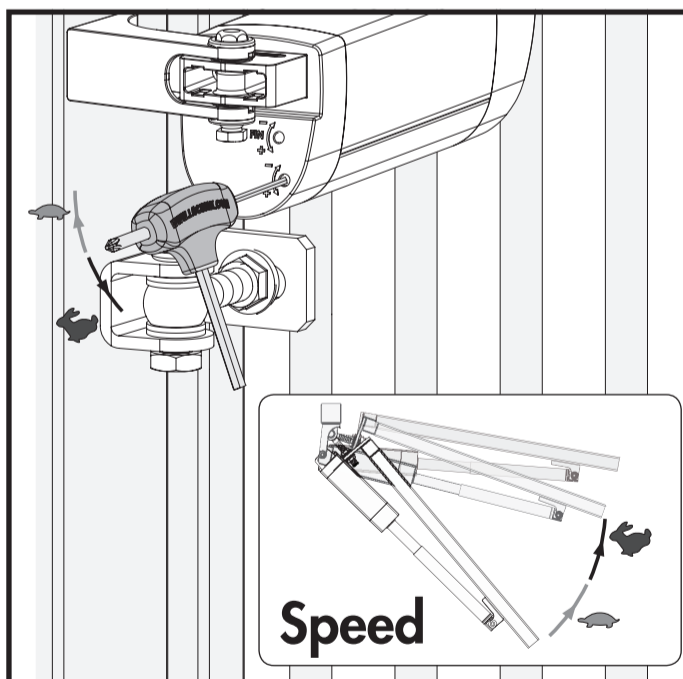

SAMSON-2: INSTALLATION INSTRUCTION

① Package content

1. Quick-Fix
2. 90° and Moroccan hinge post bracket
3. 180° post bracket
4. Fixation bolts
5. 90° and Moroccan hinge tail bracket
6. 180° tail bracket
7. Tail bracket bolts
8. Samson gate closer
9. Plastic filler plugs
10. Gate bracket

② Mounting situations

③ Accessories

④ Profile and gate preparation

⑤ Mounting the brackets

ADJUSTMENTS AND ANTI-THEFT PROTECTION

LOCINOX®
Let's make better fences together

Doc. Nr.:
MANU-000212

Locinox nv • Mannebeekstraat 21
B-8790 Waregem • Belgium - Europe
Tel. +32 (0)56 77 27 66 • Fax. +32 (0)56 77 69 26
E-mail: locinox@locinox.com