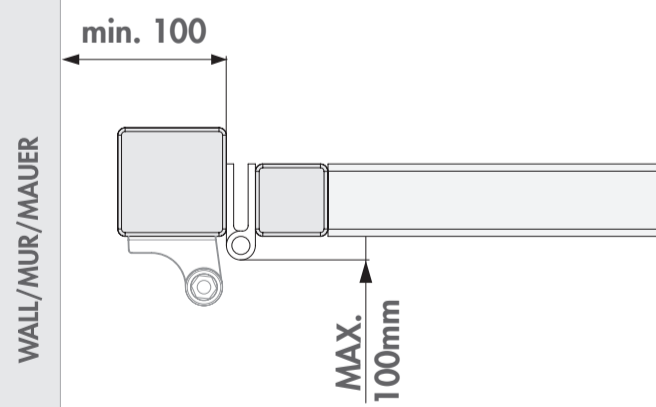

③ Accessories

④ Profile and gate preparation