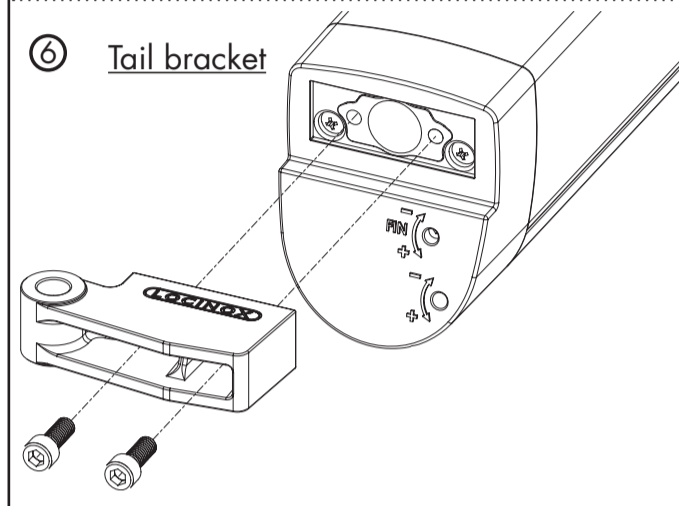

SAMSON-2: INSTALLATION INSTRUCTION

① Package content

1. Quick-Fix
2. 90° and Moroccan hinge post bracket
3. 180° post bracket
4. Fixation bolts
5. 90° and Moroccan hinge tail bracket
6. 180° tail bracket
7. Tail bracket bolts
8. Samson gate closer
9. Plastic filler plugs
10. Gate bracket

② Mounting situations

③ Accessories

④ Profile and gate preparation

⑤ Mounting the brackets

ADJUSTMENTS AND ANTI-THEFT PROTECTION

LOCINOX®
Let's make better fences together

Doc. Nr.:
MANU-000212

Locinox nv • Mannebeekstraat 21
B-8790 Waregem • Belgium - Europe
Tel. +32 (0)56 77 27 66 • Fax. +32 (0)56 77 69 26
E-mail: locinox@locinox.com