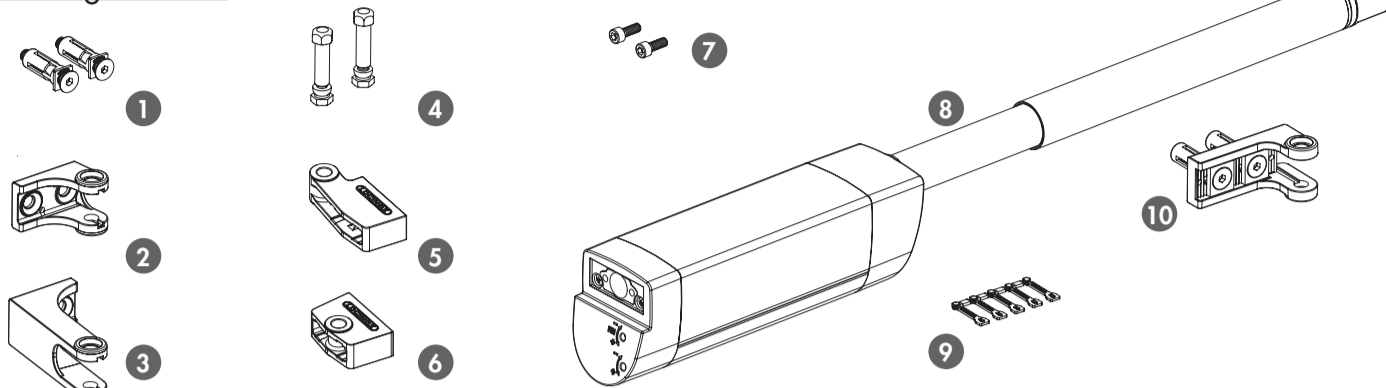

SAMSON-2: INSTALLATION INSTRUCTION

① Package content

1. Quick-Fix
2. 90° and Moroccan hinge post bracket
3. 180° post bracket
4. Fixation bolts
5. 90° and Moroccan hinge tail bracket
6. 180° tail bracket
7. Tail bracket bolts
8. Samson gate closer
9. Plastic filler plugs
10. Gate bracket

② Mounting situations

③ Accessories

④ Profile and gate preparation

⑤ Mounting the brackets

② Mounting situations

③ Accessories

④ Profile and gate preparation

⑤ Mounting the brackets